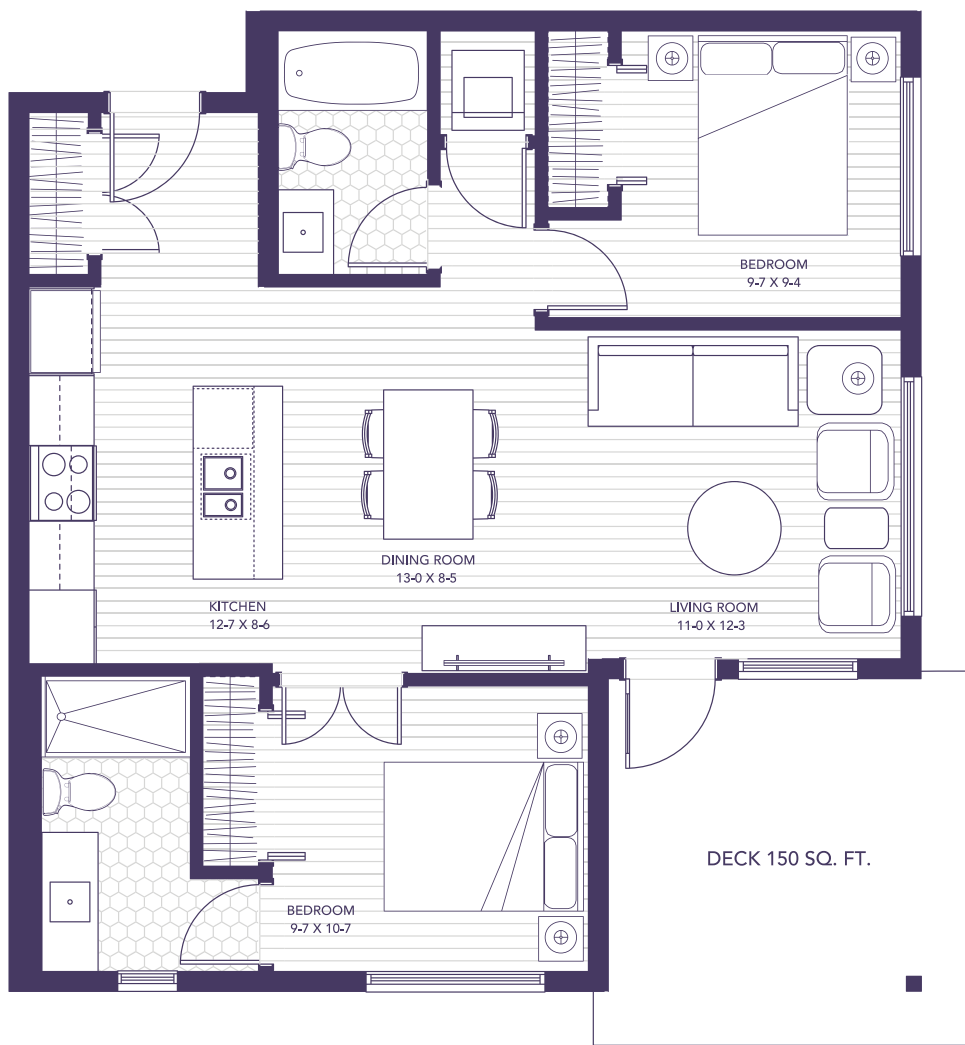

WEST PARK ONE

AT THETIS LAKE

Plan A

2 BED + 2 BATH | 830 SQ. FT.

104, 110R 204, 210R 304,
310R 404, 410R

Main Floor

L2

L3 + L4